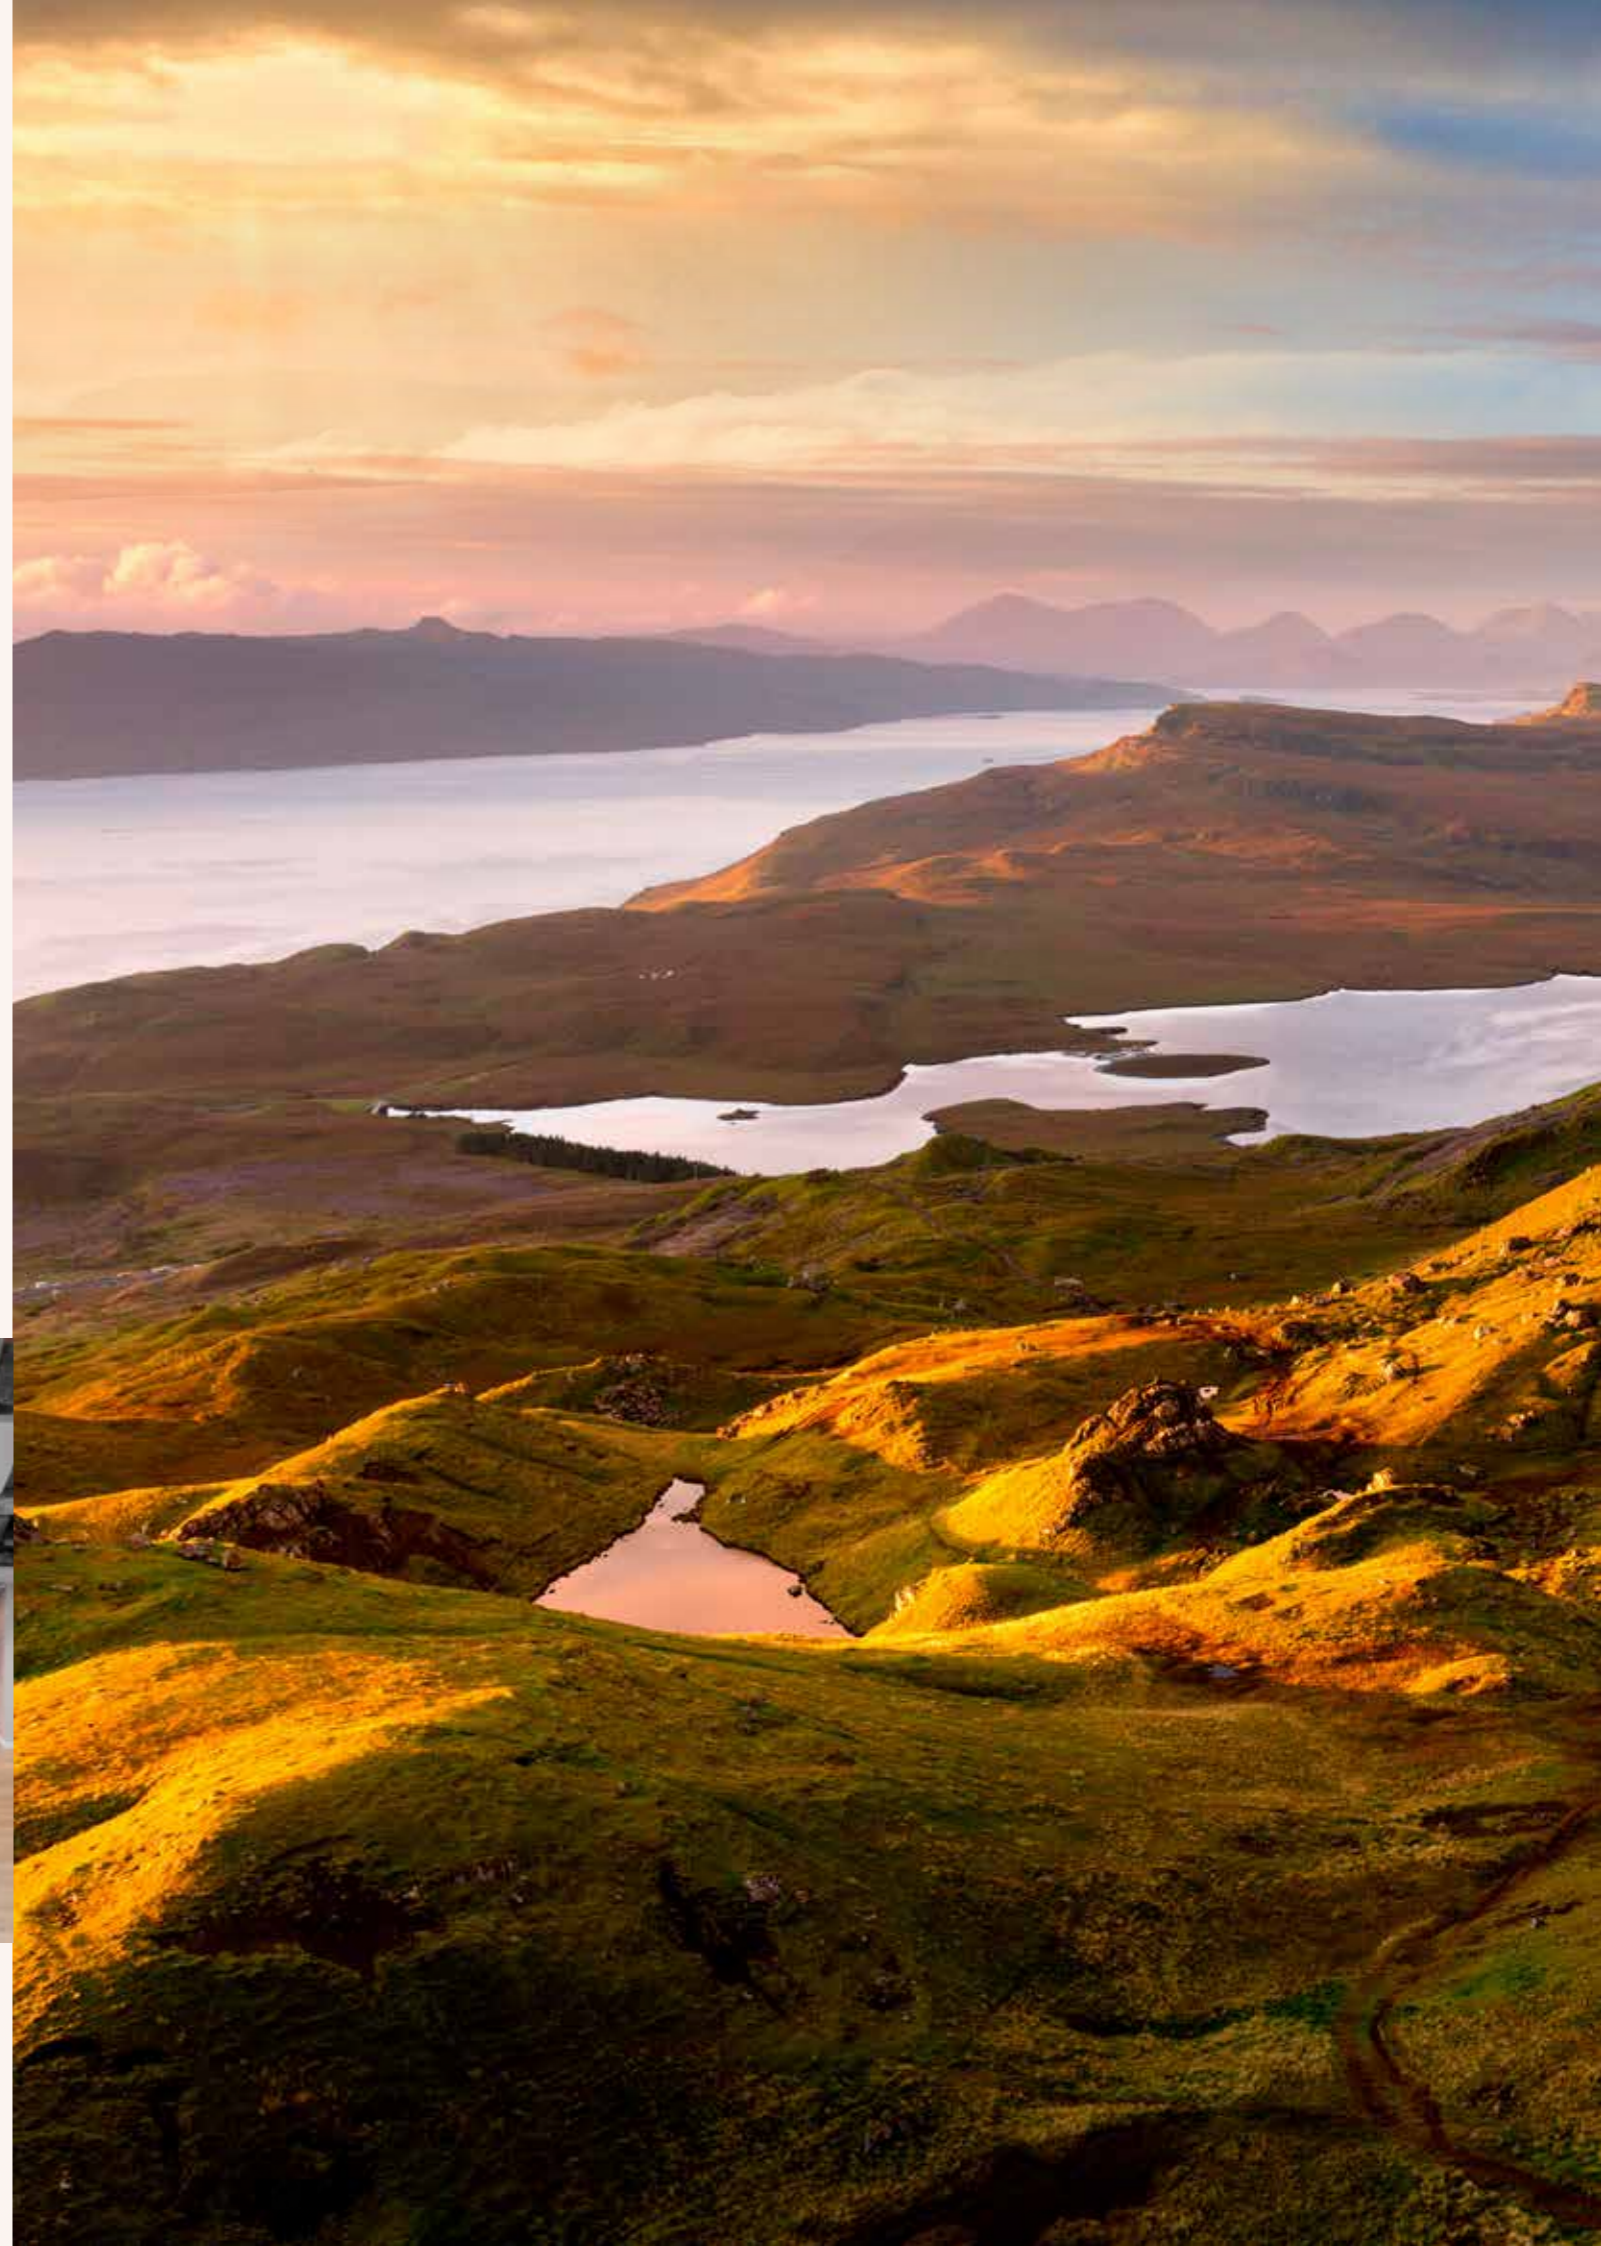

SAS Skye

Introducing Skye, an acoustic ceiling island that enables new creative, and aesthetic possibilities for any space. Skye reflects the timeless geometry of nature, like the pattern of hexagons in a honeycomb or the angular structures within a crystal.

Optimising aesthetics and acoustics, Skye helps create spaces with a pleasing visual rhythm while unwanted noise is reduced. Spaces that offer an enriching experience for human eyes and ears. Spaces where productivity and inspiration can blossom.

Skye can be seen as an archipelago of floating ceiling islands, adding a unique dimension to any space. Its shapes and patterns reflect the natural balance of order and harmony. Together with its acoustic advantages, it helps create an environment that stimulates creativity and wellbeing.

Skye is a raft ceiling system with all the components in one box for simple, seamless installation. It is applicable in any space, whether for new build or retrofit purposes.