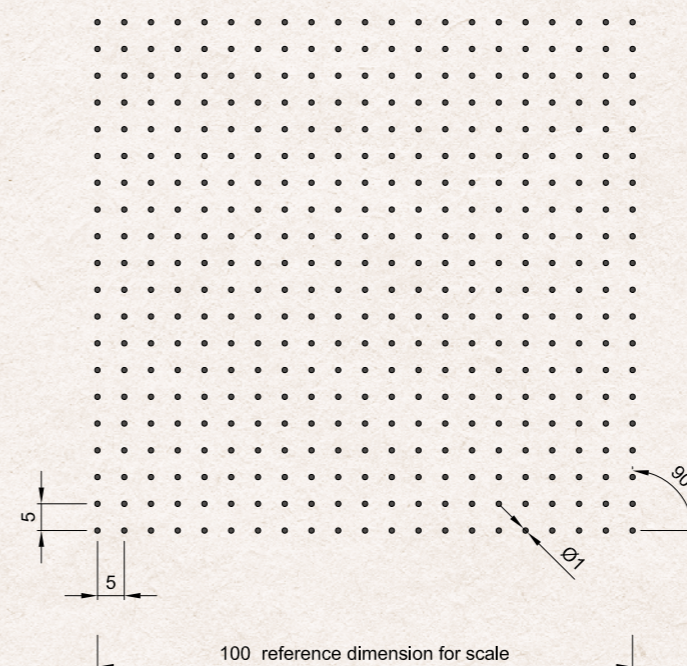

RAL 4009

Panels: shape, size & perforation

Skye is available in square, triangle, hexagon and rectangle shapes in easily stackable flatpacks. It is a format that enables creative freedom.

For all types the perforation is S1003 and has the following specification