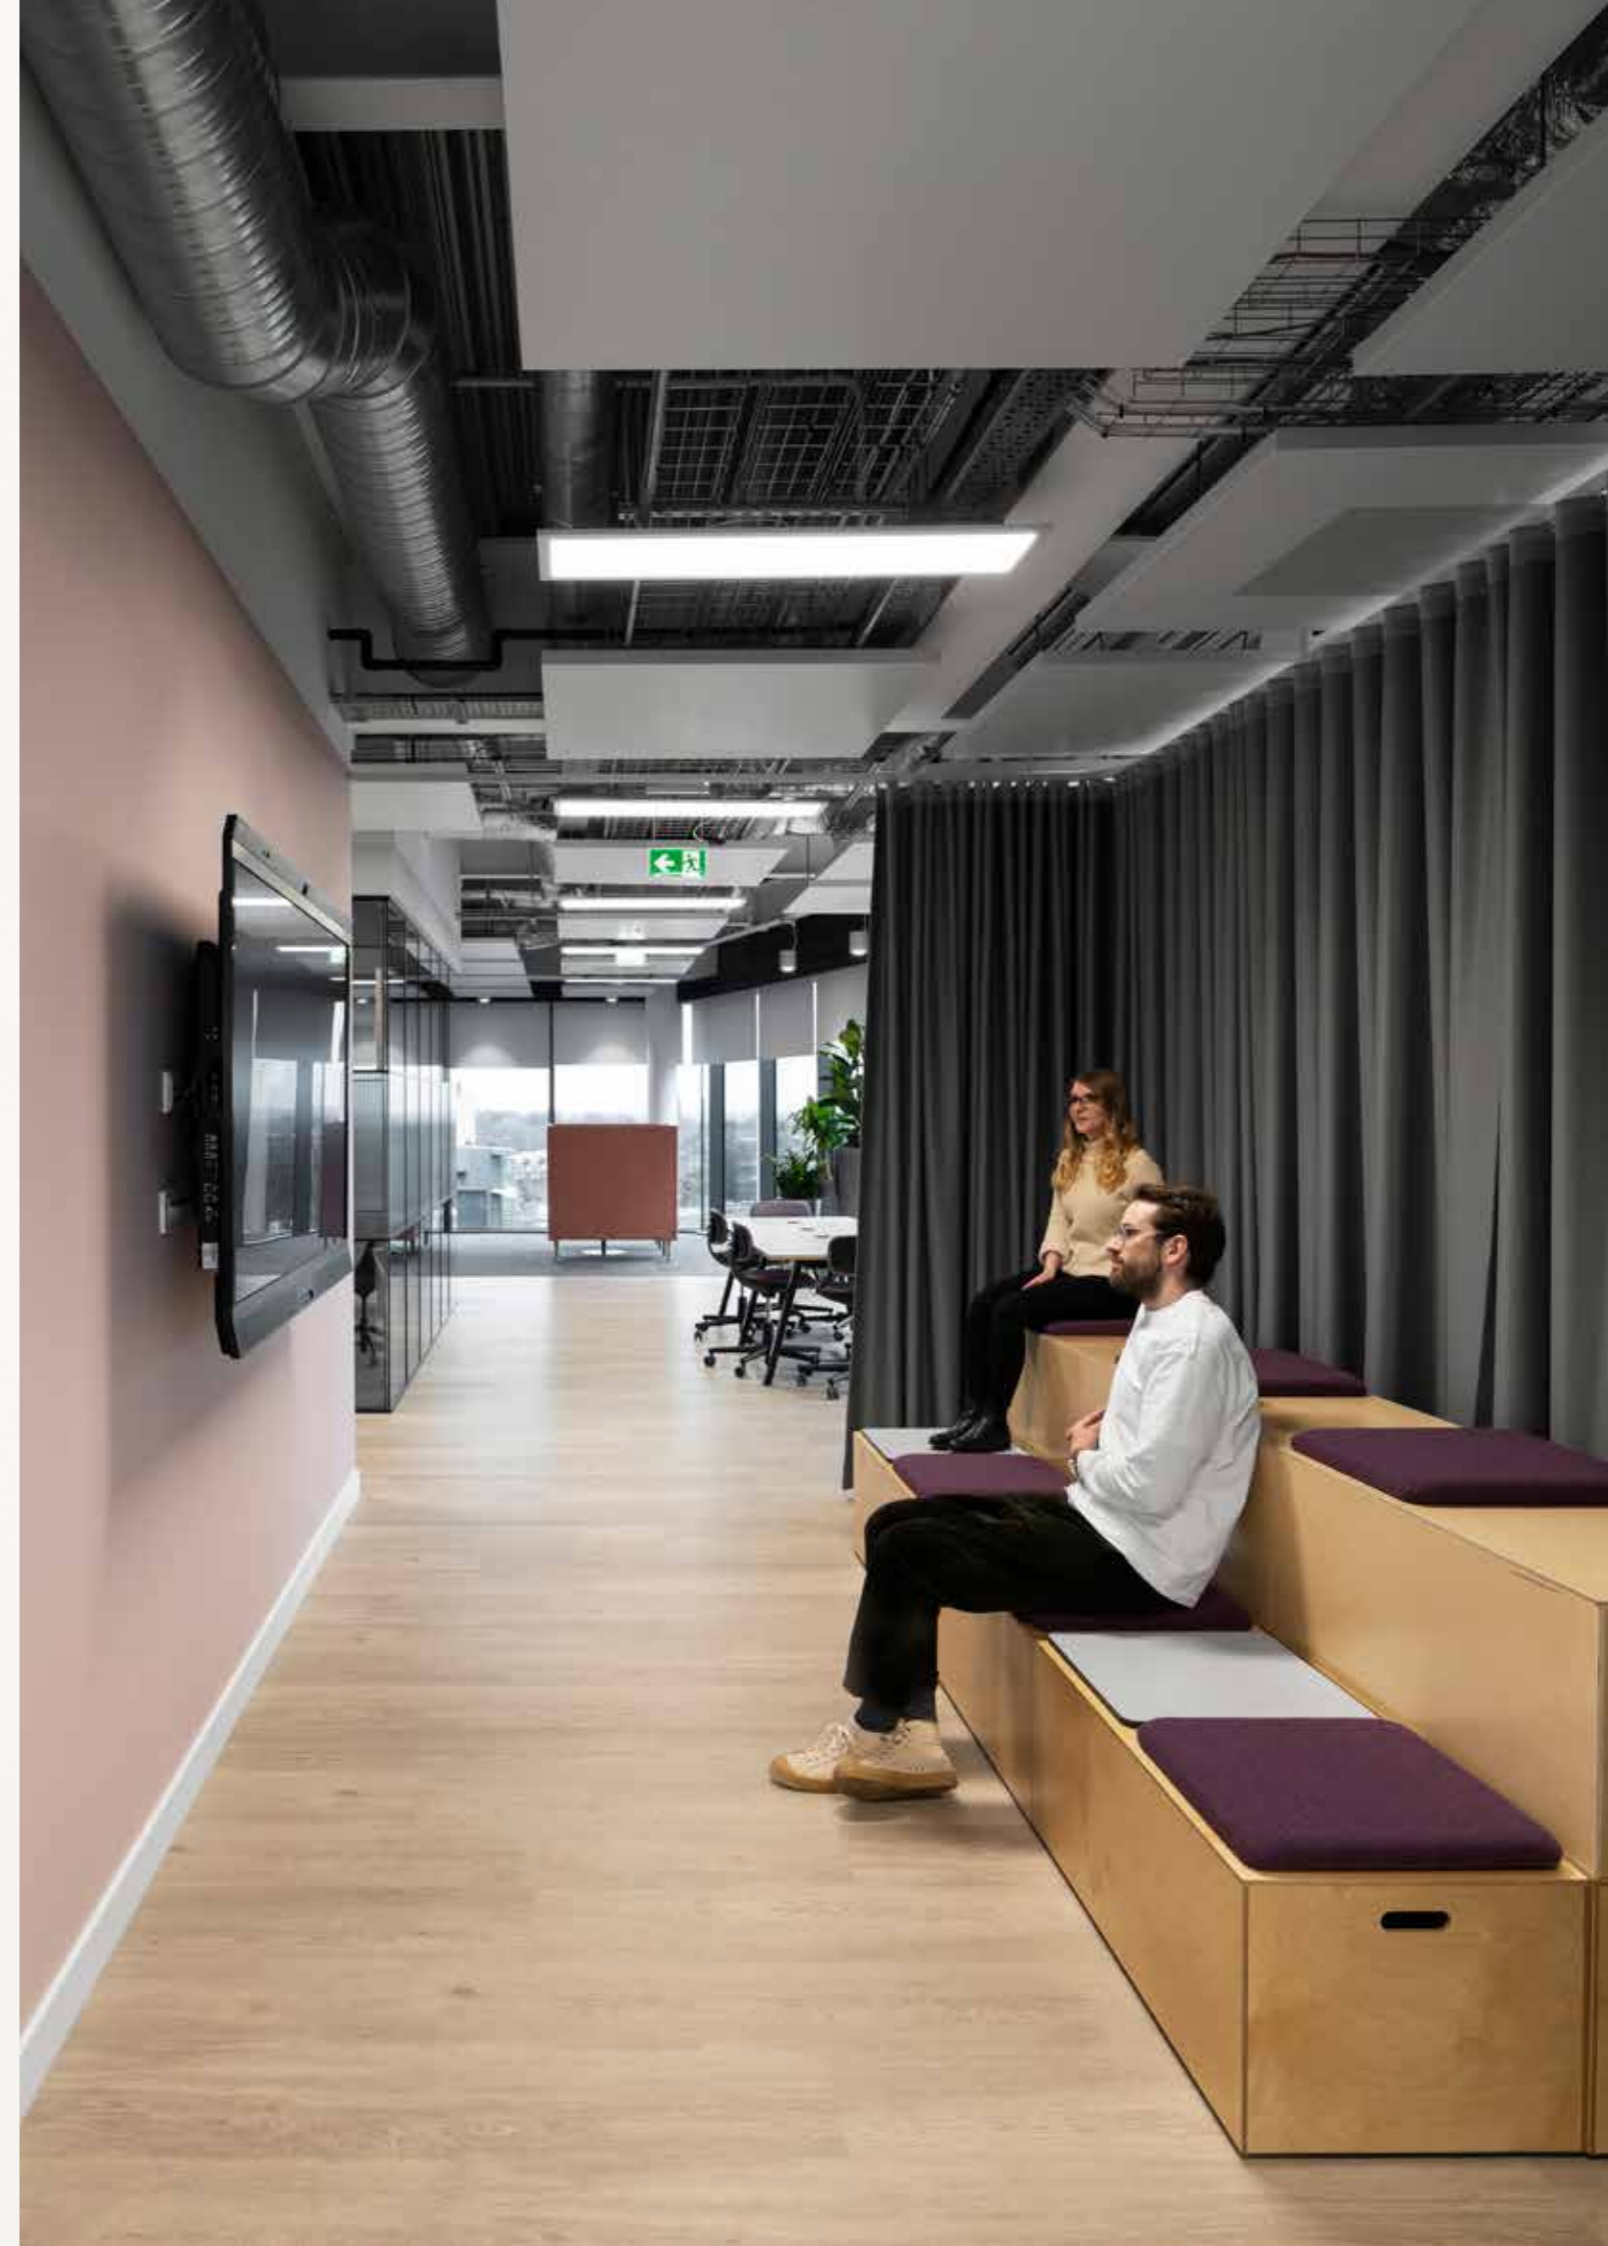

Installation

CONTENTS OF THE PACKAGE

Panel & Installation components

SAS Skye suspension raft

One panel

- Sizes are 600mm, 900mm and 1200mm square, 500x1000mm rectangle, 800mm hexagon, 800mm triangle
- 0.7mm pre-galvanised steel
- S1003 Perforation all over

Standard colours include:

- Traffic White (RAL 9016)
- Jet Black (RAL 9005)
- White Aluminium (RAL 9006)

SAS Skye Suspension Kit

4 x per panel

Installation components include:

- M10 male & female ceiling boss
- Suspension wire
- Suspension clutch with pigtail boss

Maximum length:

- 2,000mm
- Option for threaded rod if required

Skype is a part of the SAS Horizon product range. It demonstrates SAS International's commitment to sustainability with a CO2 emissions figure of 14.75kg per square metre. Scan the QR code to find out more.