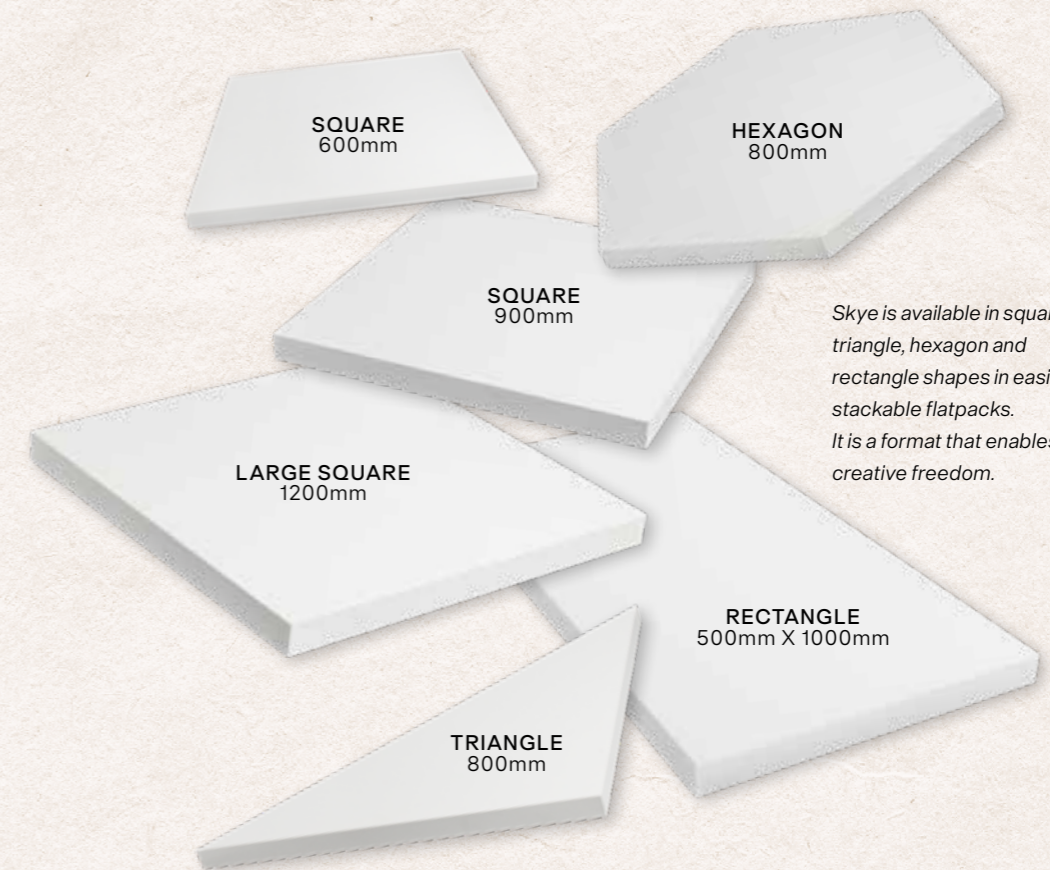

RAL 4009

Panels: shape, size & perforation

Skye is available in square, triangle, hexagon and rectangle shapes in easily stackable flatpacks. It is a format that enables creative freedom.

For all types the perforation is S1003 and has the following specification